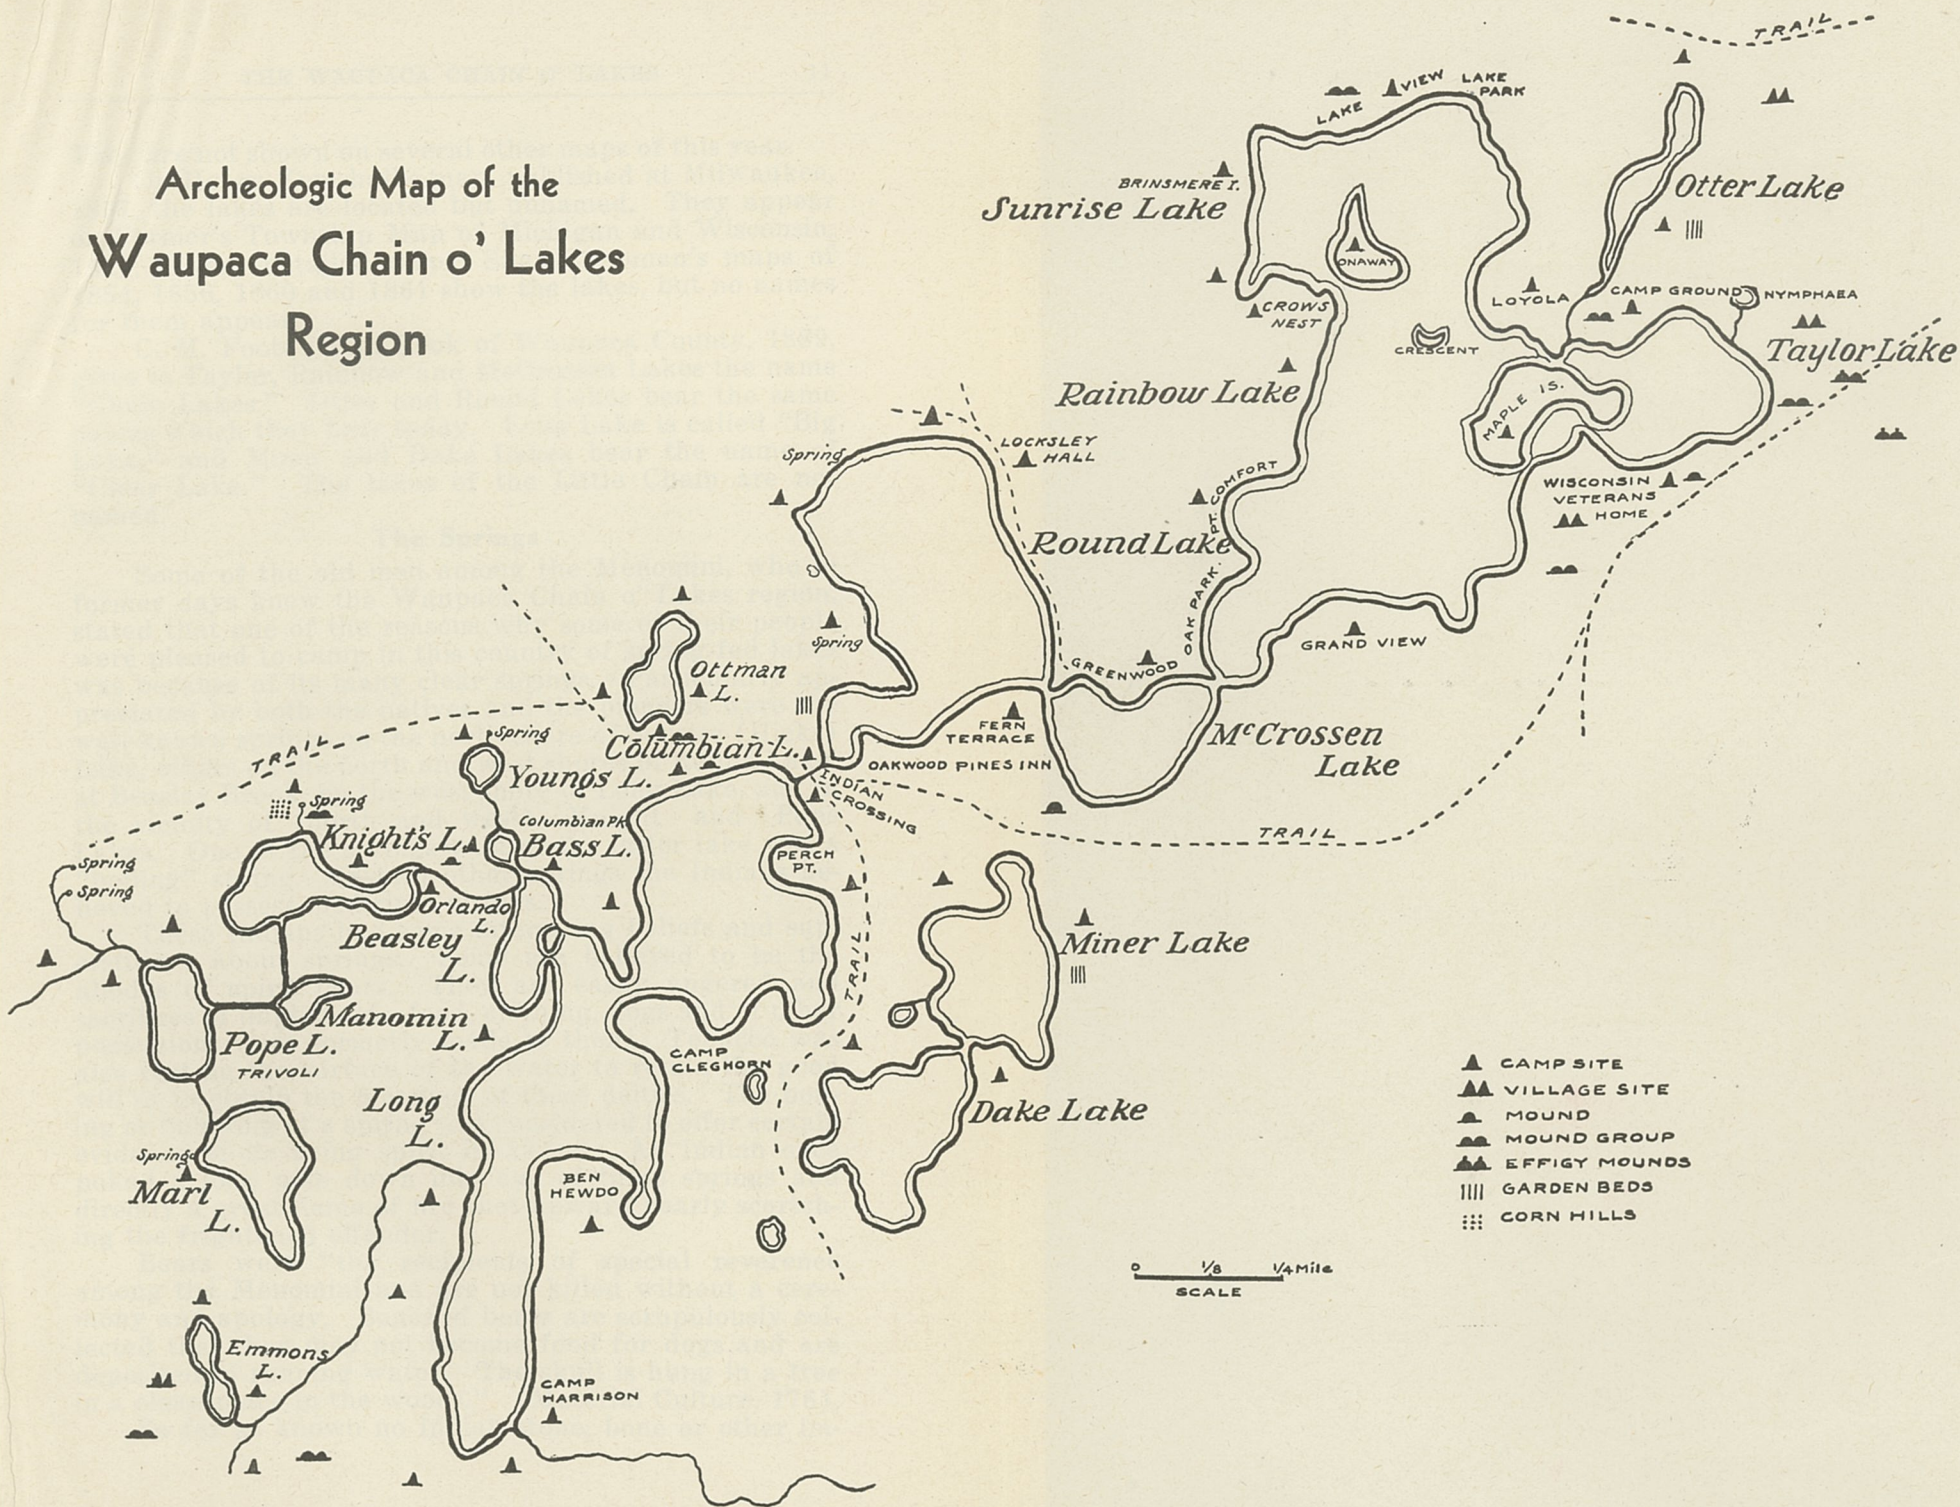

# Archeologic Map of the Waupaca Chain o' Lakes Region

- ▲ CAMP SITE
- ▲ VILLAGE SITE
- ▲ MOUND
- ▲ MOUND GROUP
- ▲ EFFIGY MOUNDS
- ||| GARDEN BEDS
- ☐ CORN HILLS

0 1/8 1/4 Mile  
SCALE